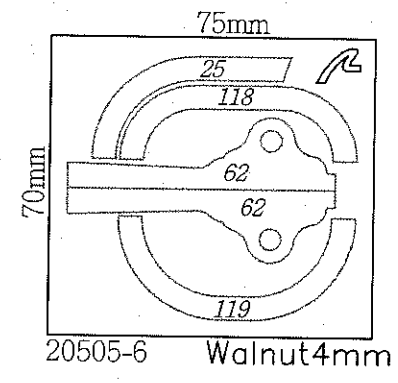

# HIGH TECH CUT

by ARTESANIA LATINA

536mm

20505-0

544mm

Plywood 4mm

20505-1

595mm

Plywood 3mm

20505-2

Plywood 1.5mm

544mm

20505-3

Plywood 3mm

MISSISSIPPI 20505