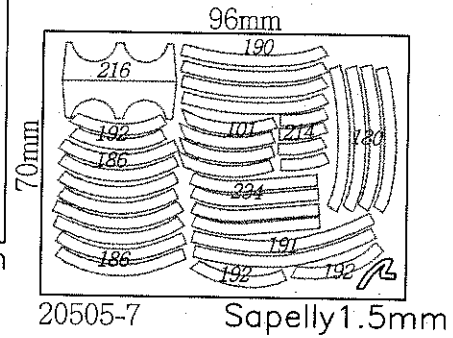

# HIGH TECH CUT

by ARTESANIA LATINA

536mm

20505-0

544mm

Plywood 4mm

20505-1

595mm

Plywood 3mm

20505-2

Plywood 1.5mm

544mm

20505-3

Plywood 3mm

MISSISSIPPI 20505