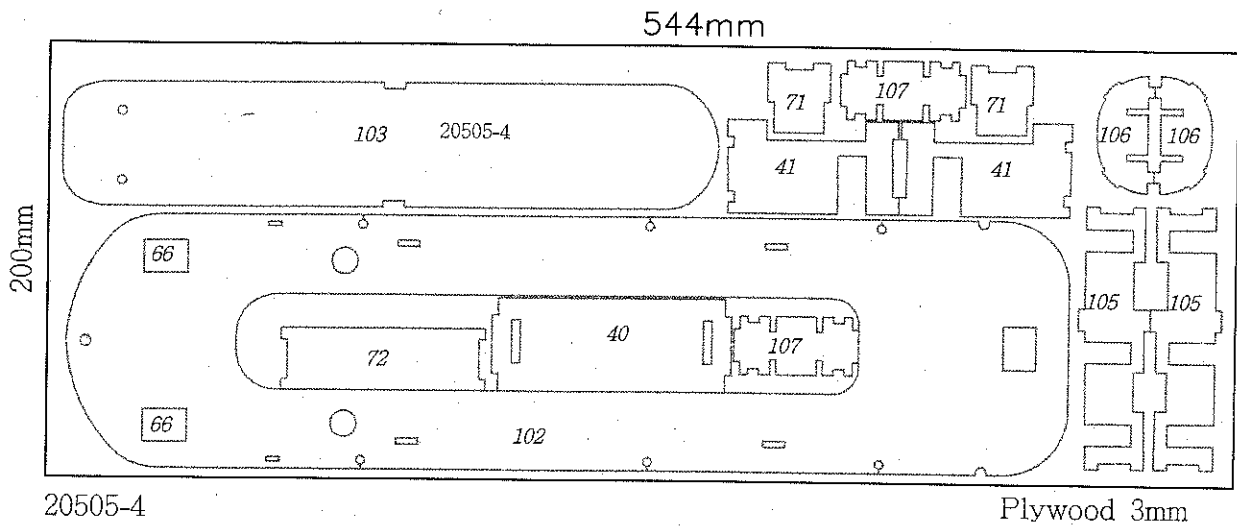

# HIGH TECH CUT

by ARTESANIA LATINA

536mm

20505-0

544mm

Plywood 4mm

20505-1

595mm