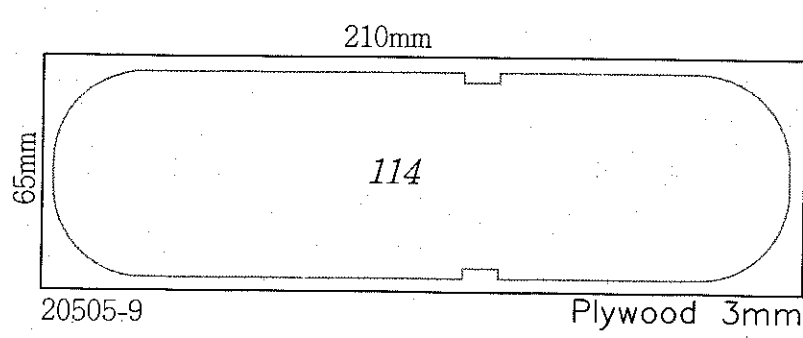

# HIGH TECH CUT

by ARTESANIA LATINA

536mm

20505-0

544mm

Plywood 4mm

20505-1

595mm